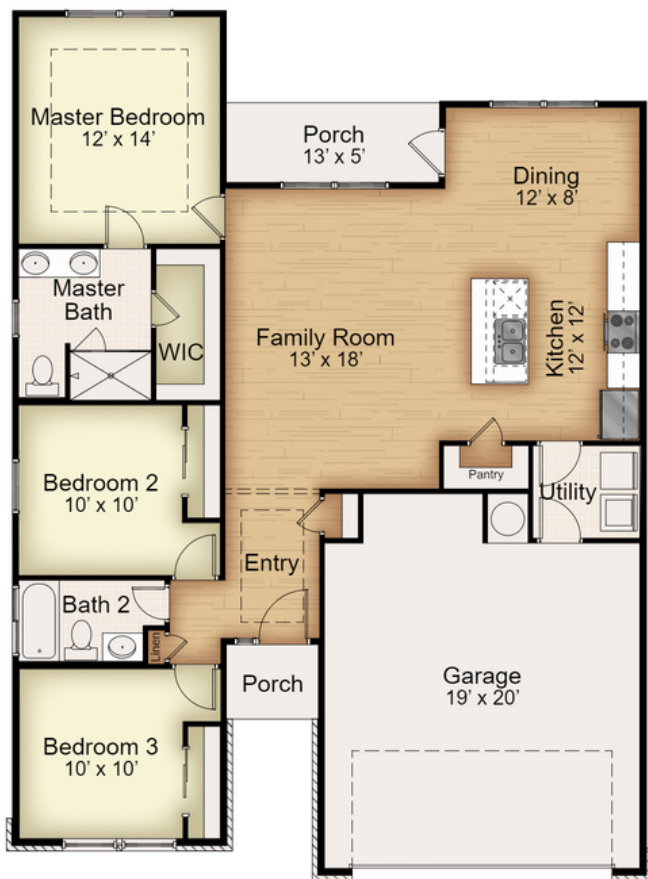

# 4927 BELLFALLS COURT

LONGHORN FLOOR PLAN • HILLSIDE VILLAGE

 \$265,750

 3 bedrooms

 2 bathrooms

 sq ft: 1,320

**CONTACT US FOR MORE DETAILS!**

254.778.0092  
salesekiella.com

# 4927 BELLFALLS COURT

LONGHORN FLOOR PLAN • HILLSIDE VILLAGE

\$265,750

3 bedrooms

2 bathrooms

sq ft: 1,320

Prices, plans, dimensions, specifications, materials & availability of homes or communities are subject to change. Illustrations are artist depictions only & may differ from complete improvements. Not all options are available in all communities. Copyright © Kiella Homebuilders