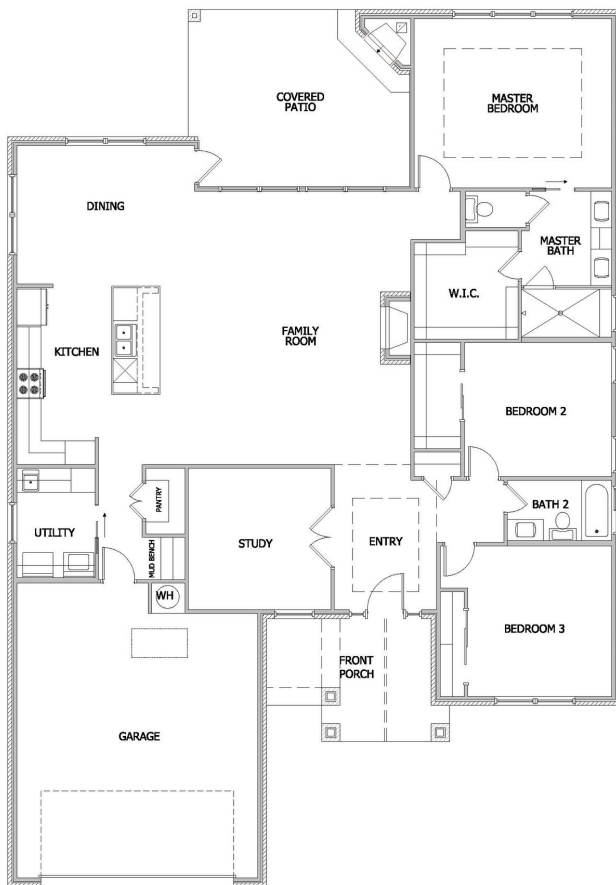

930 BENDING BRANCH WAY

RIO GRANDE II FLOOR PLAN • THE GROVE AT LAKEWOOD RANCH WEST

 \$485,350

 3 bedrooms + study

 2 bathrooms

 sq ft: 2,211

CONTACT US FOR MORE DETAILS!

254.778.0092
salesekiella.com

930 BENDING BRANCH WAY

RIO GRANDE II FLOOR PLAN • THE GROVE AT LAKEWOOD RANCH WEST

 \$485,350
  3 bedrooms + study
  2 bathrooms
  sq ft: 2,211

Prices, plans, dimensions, specifications, materials & availability of homes or communities are subject to change. Illustrations are artist depictions only & may differ from completes improvements. Not all options are available in all communities. Copyright © Kiella Homebuilders