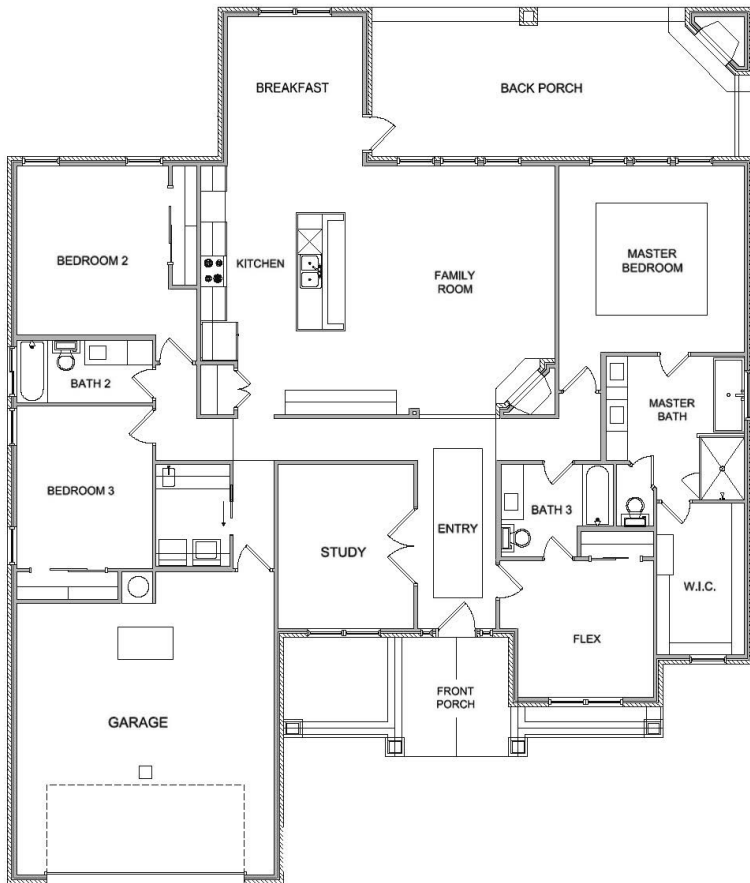

926 BENDING BRANCH WAY

FERGUSON II FLOOR PLAN • THE GROVE AT LAKEWOOD RANCH WEST

 \$488,000

 4 bedrooms + study

 3 bathrooms

 sq ft: 2,476

CONTACT US FOR MORE DETAILS!

254.778.0092
salesekiella.com

926 BENDING BRANCH WAY

FERGUSON II FLOOR PLAN • THE GROVE AT LAKEWOOD RANCH WEST

 \$488,000
  4 bedrooms + study
  3 bathrooms
  sq ft: 2,476

Prices, plans, dimensions, specifications, materials & availability of homes or communities are subject to change. Illustrations are artist depictions only & may differ from complete improvements. Not all options are available in all communities. Copyright © Kiella Homebuilders