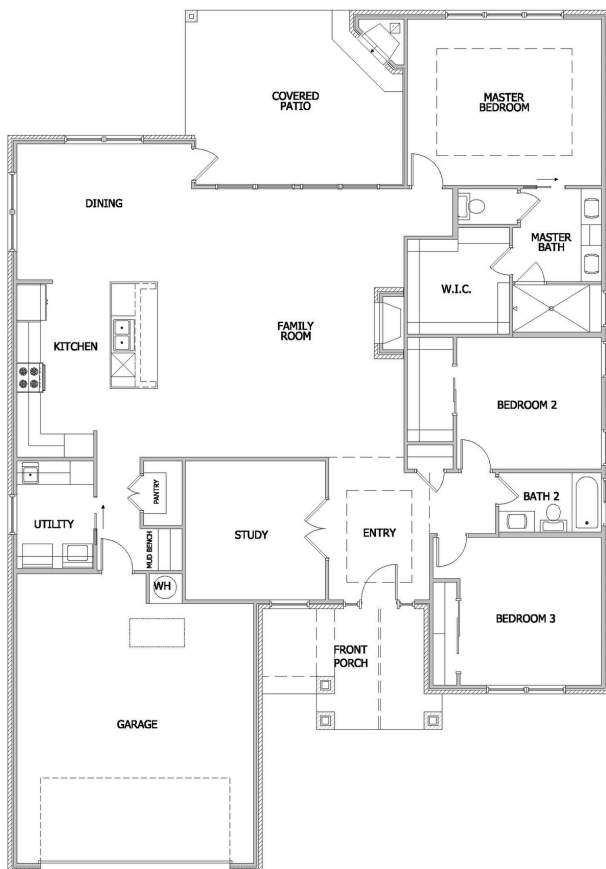

903 VAL VERDE DRIVE

RIO GRANDE II FLOOR PLAN • THE GROVE AT LAKEWOOD RANCH WEST

 \$485,350

 3 bedrooms + study

 2 bathrooms

 sq ft: 2,211

CONTACT US FOR MORE DETAILS!

254.778.0092
salesekiella.com

903 VAL VERDE DRIVE

RIO GRANDE II FLOOR PLAN • THE GROVE AT LAKEWOOD RANCH WEST

 \$485,350

 3 bedrooms + study

 2 bathrooms

 sq ft: 2,211

Prices, plans, dimensions, specifications, materials & availability of homes or communities are subject to change. Illustrations are artist depictions only & may differ from complete improvements. Not all options are available in all communities. Copyright © Kiella Homebuilders