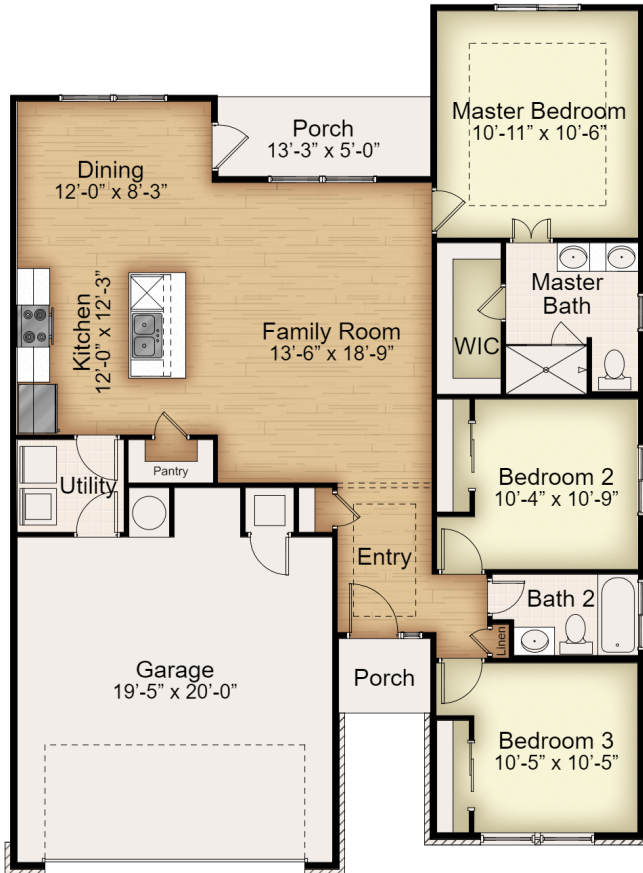

817 LA PARRA BEND

LONGHORN FLOOR PLAN • HARTRICK RANCH

 \$267,500

 3 bedrooms

 2 bathrooms

 sq ft: 1,320

CONTACT US FOR MORE DETAILS!

254.778.0092
salesekiella.com

817 LA PARRA BEND

LONGHORN FLOOR PLAN • HARTRICK RANCH

 \$267,500

 3 bedrooms

 2 bathrooms

 sq ft: 1,320

Prices, plans, dimensions, specifications, materials & availability of homes or communities are subject to change. Illustrations are artist depictions only & may differ from complete improvements. Not all options are available in all communities. Copyright © Kiella Homebuilders