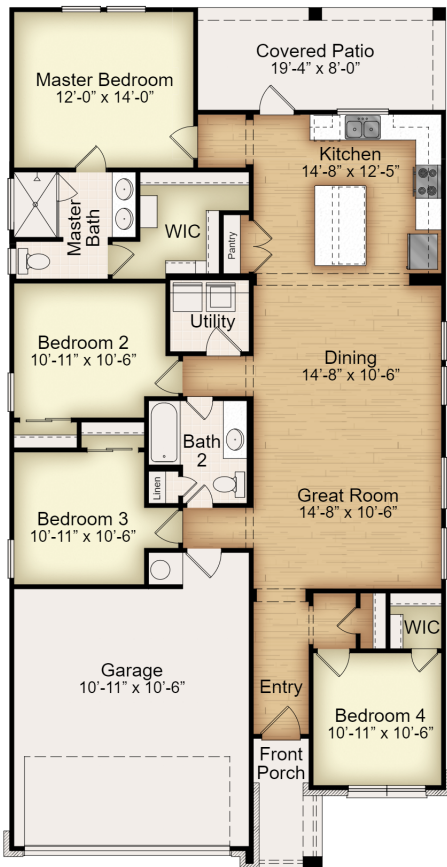

# 805 LA PARRA BEND

ALAMO FLOOR PLAN • HARTRICK RANCH

 \$289,050

 4 bedrooms

 2 bathrooms

 sq ft: 1,580

**CONTACT US FOR MORE DETAILS!**

254.778.0092  
salesekiella.com

# 805 LA PARRA BEND

ALAMO FLOOR PLAN • HARTRICK RANCH

 \$289,050

 4 bedrooms

 2 bathrooms

 sq ft: 1,580

Prices, plans, dimensions, specifications, materials & availability of homes or communities are subject to change. Illustrations are artist depictions only & may differ from completes improvements. Not all options are available in all communities. Copyright © Kiella Homebuilders