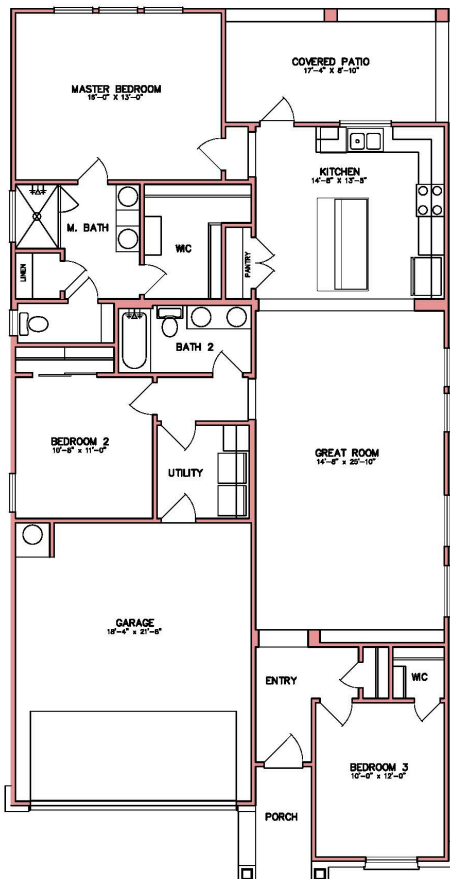

# 4819 BELLFALLS COURT

BELLAIRE FLOOR PLAN • HILLSIDE VILLAGE

 COMING SOON  3 bedrooms  2 bathrooms  sq ft: 1,563

**CONTACT US FOR MORE DETAILS!**

254.778.0092  
salesekiella.com

# 4819 BELLFALLS COURT

BELLAIRE FLOOR PLAN • HILLSIDE VILLAGE

 COMING SOON
  3 bedrooms
  2 bathrooms
  sq ft: 1,563

Prices, plans, dimensions, specifications, materials & availability of homes or communities are subject to change. Illustrations are artist depictions only & may differ from completes improvements. Not all options are available in all communities. Copyright © Kiella Homebuilders