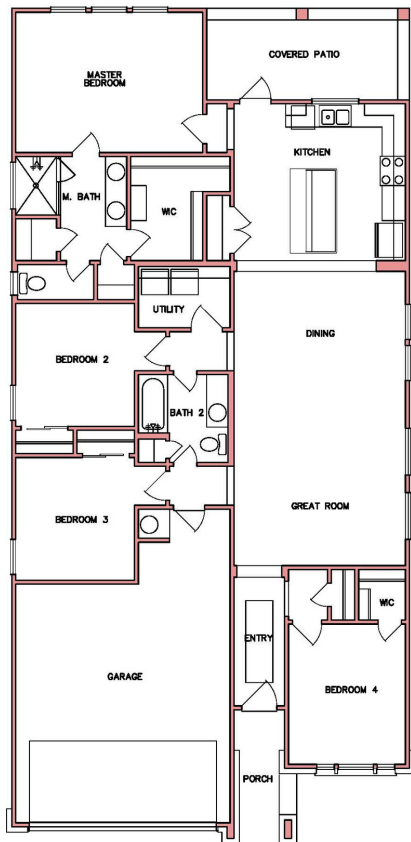

4815 BELLFALLS COURT

MONTGOMERY FLOOR PLAN • HILLSIDE VILLAGE

 COMING SOON  4 bedrooms  2 bathrooms  sq ft: 1,700

CONTACT US FOR MORE DETAILS!

254.778.0092
salesekiella.com

4815 BELLFALLS COURT

MONTGOMERY FLOOR PLAN • HILLSIDE VILLAGE

 COMING SOON
  4 bedrooms
  2 bathrooms
  sq ft: 1,700

Prices, plans, dimensions, specifications, materials & availability of homes or communities are subject to change. Illustrations are artist depictions only & may differ from completes improvements. Not all options are available in all communities. Copyright © Kiella Homebuilders