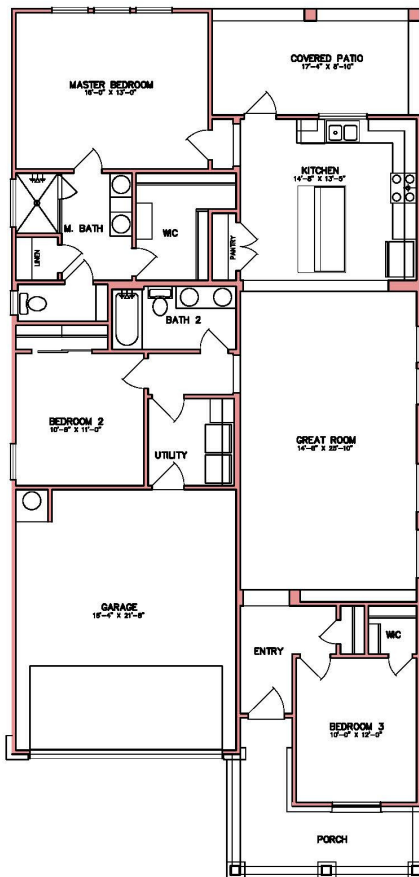

# 4811 BELLFALLS COURT

BELLAIRE FLOOR PLAN • HILLSIDE VILLAGE

 COMING SOON  3 bedrooms  2 bathrooms  sq ft: 1,565

**CONTACT US FOR MORE DETAILS!**

254.778.0092  
salesekiella.com

# 4811 BELLFALLS COURT

BELLAIRE FLOOR PLAN • HILLSIDE VILLAGE

 COMING SOON
  3 bedrooms
  2 bathrooms
  sq ft: 1,565

Prices, plans, dimensions, specifications, materials & availability of homes or communities are subject to change. Illustrations are artist depictions only & may differ from completes improvements. Not all options are available in all communities. Copyright © Kiella Homebuilders