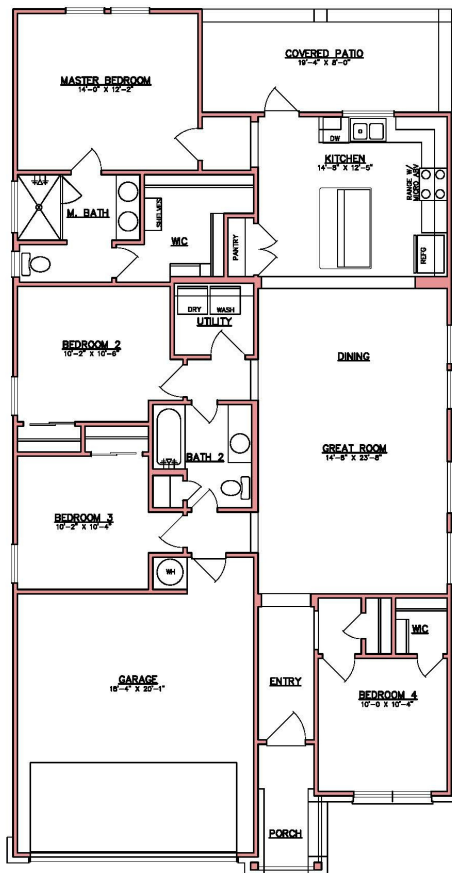

4930 BELLFALLS COURT

ALAMO FLOOR PLAN • HARTRICK RANCH

 COMING SOON  4 bedrooms  2 bathrooms  sq ft: 1,580

CONTACT US FOR MORE DETAILS!

254.778.0092
salesekiella.com

4930 BELLFALLS COURT

ALAMO FLOOR PLAN • HARTRICK RANCH

 COMING SOON
  4 bedrooms
  2 bathrooms
  sq ft: 1,580

Prices, plans, dimensions, specifications, materials & availability of homes or communities are subject to change. Illustrations are artist depictions only & may differ from completes improvements. Not all options are available in all communities. Copyright © Kiella Homebuilders