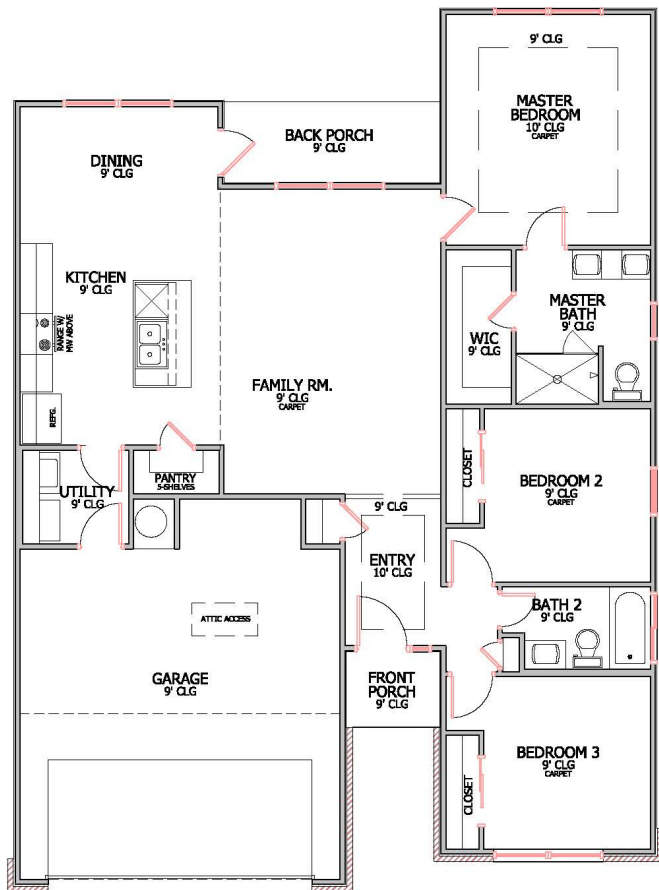

# 4926 BELLFALLS COURT

LONGHORN FLOOR PLAN • HARTRICK RANCH

 COMING SOON  3 bedrooms  2 bathrooms  sq ft: 1,320

**CONTACT US FOR MORE DETAILS!**

254.778.0092  
salesekiella.com

# 4926 BELLFALLS COURT

LONGHORN FLOOR PLAN • HARTRICK RANCH

 COMING SOON  3 bedrooms  2 bathrooms  sq ft: 1,320

Prices, plans, dimensions, specifications, materials & availability of homes or communities are subject to change. Illustrations are artist depictions only & may differ from completes improvements. Not all options are available in all communities. Copyright © Kiella Homebuilders