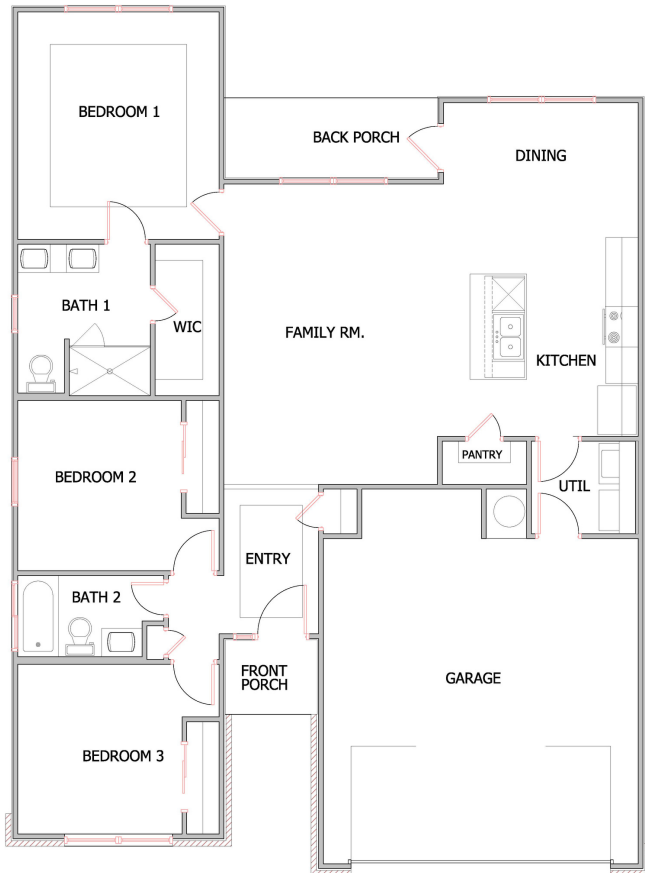

# 4922 BELLFALLS COURT

LONGHORN FLOOR PLAN • HARTRICK RANCH

 COMING SOON  3 bedrooms  2 bathrooms  sq ft: 1,320

**CONTACT US FOR MORE DETAILS!**

254.778.0092  
salesekiella.com

# 4922 BELLFALLS COURT

LONGHORN FLOOR PLAN • HARTRICK RANCH

 COMING SOON  3 bedrooms  2 bathrooms  sq ft: 1,320

Prices, plans, dimensions, specifications, materials & availability of homes or communities are subject to change. Illustrations are artist depictions only & may differ from complete improvements. Not all options are available in all communities. Copyright © Kiella Homebuilders