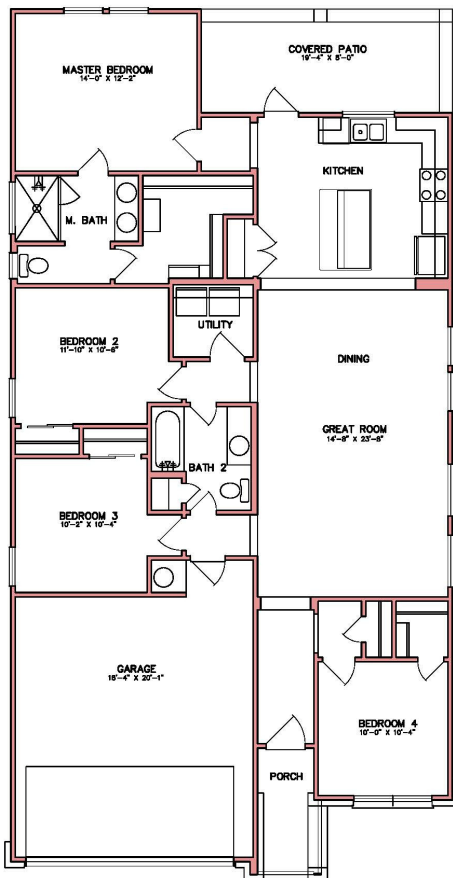

# 4807 BELLFALLS COURT

ALAMO FLOOR PLAN • HILLSIDE VILLAGE

 COMING SOON  4 bedrooms  2 bathrooms  sq ft: 1,580

**CONTACT US FOR MORE DETAILS!**

254.778.0092  
salesekiella.com

# 4807 BELLFALLS COURT

ALAMO FLOOR PLAN • HILLSIDE VILLAGE

 COMING SOON
  4 bedrooms
  2 bathrooms
  sq ft: 1,580

Prices, plans, dimensions, specifications, materials & availability of homes or communities are subject to change. Illustrations are artist depictions only & may differ from completes improvements. Not all options are available in all communities. Copyright © Kiella Homebuilders