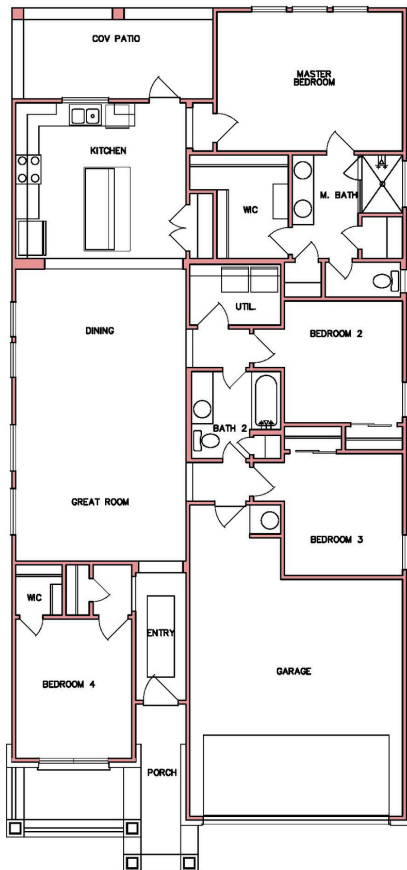

# 4803 BELLFALLS COURT

MONTGOMERY FLOOR PLAN • HILLSIDE VILLAGE

 COMING SOON  4 bedrooms  2 bathrooms  sq ft: 1,700

**CONTACT US FOR MORE DETAILS!**

254.778.0092  
salesekiella.com

# 4803 BELLFALLS COURT

MONTGOMERY FLOOR PLAN • HILLSIDE VILLAGE

 COMING SOON
  4 bedrooms
  2 bathrooms
  sq ft: 1,700

Prices, plans, dimensions, specifications, materials & availability of homes or communities are subject to change. Illustrations are artist depictions only & may differ from complete improvements. Not all options are available in all communities. Copyright © Kiella Homebuilders