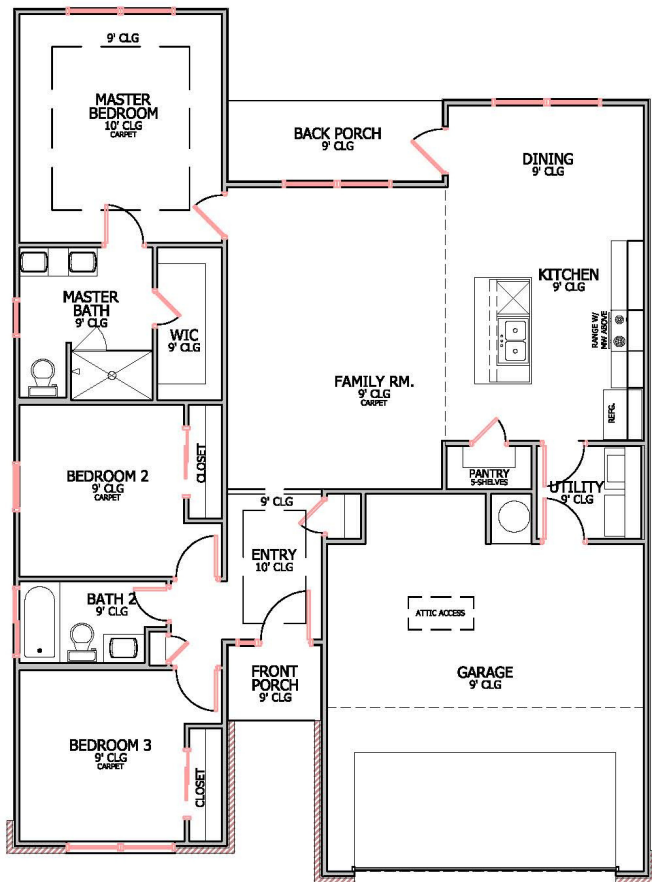

# 820 LA PARRA BEND

LONGHORN FLOOR PLAN • HARTRICK RANCH

 COMING SOON  3 bedrooms  2 bathrooms  sq ft: 1,320

**CONTACT US FOR MORE DETAILS!**

254.778.0092  
salesekiella.com

# 820 LA PARRA BEND

LONGHORN FLOOR PLAN • HARTRICK RANCH

 COMING SOON
  3 bedrooms
  2 bathrooms
  sq ft: 1,320

Prices, plans, dimensions, specifications, materials & availability of homes or communities are subject to change. Illustrations are artist depictions only & may differ from completes improvements. Not all options are available in all communities. Copyright © Kiella Homebuilders