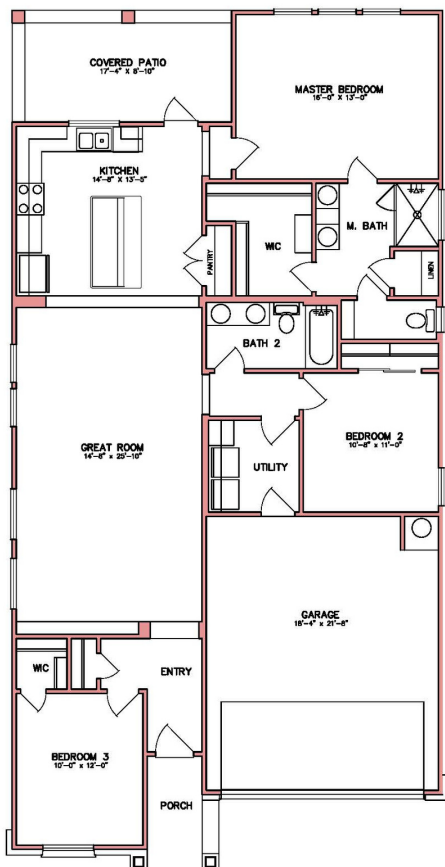

# 816 LA PARRA BEND

BELLAIRE FLOOR PLAN • HARTRICK RANCH

 COMING SOON  3 bedrooms  2 bathrooms  sq ft: 1,563

**CONTACT US FOR MORE DETAILS!**

254.778.0092  
salesekiella.com

# 816 LA PARRA BEND

BELLAIRE FLOOR PLAN • HARTRICK RANCH

 COMING SOON
  3 bedrooms
  2 bathrooms
  sq ft: 1,563

Prices, plans, dimensions, specifications, materials & availability of homes or communities are subject to change. Illustrations are artist depictions only & may differ from complete improvements. Not all options are available in all communities. Copyright © Kiella Homebuilders