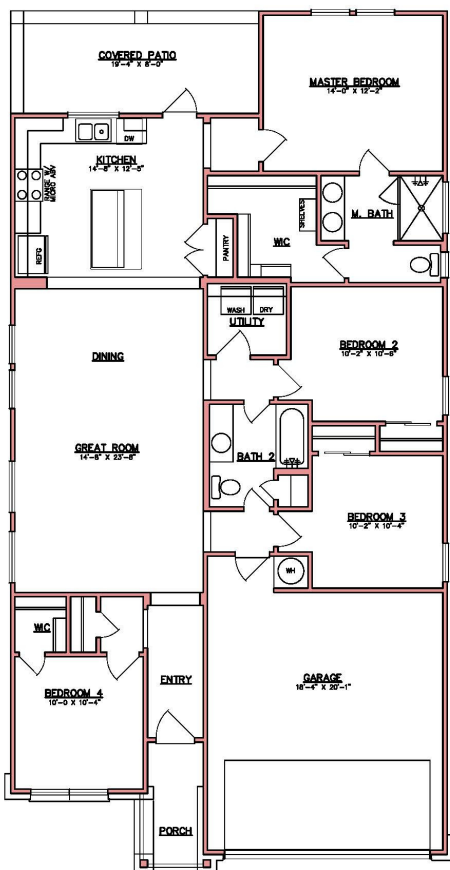

812 LA PARRA BEND

ALAMO FLOOR PLAN • HARTRICK RANCH

 COMING SOON  4 bedrooms  2 bathrooms  sq ft: 1,580

CONTACT US FOR MORE DETAILS!

254.778.0092
salesekiella.com

812 LA PARRA BEND

ALAMO FLOOR PLAN • HARTRICK RANCH

 COMING SOON
  4 bedrooms
  2 bathrooms
  sq ft: 1,580

Prices, plans, dimensions, specifications, materials & availability of homes or communities are subject to change. Illustrations are artist depictions only & may differ from completes improvements. Not all options are available in all communities. Copyright © Kiella Homebuilders