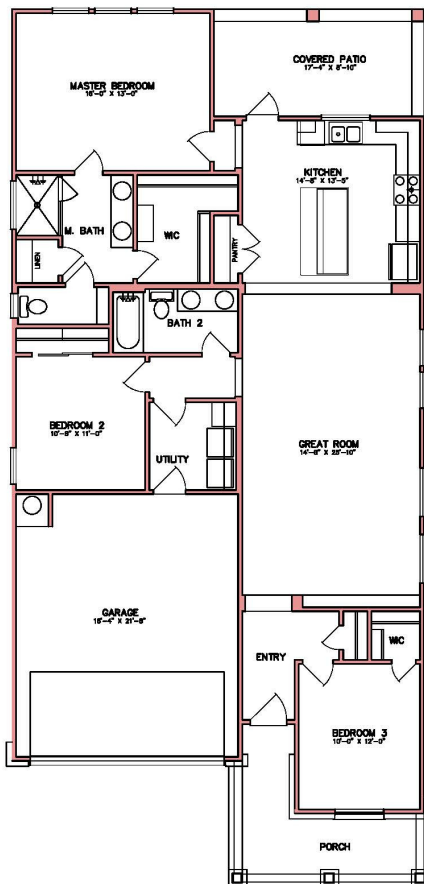

804 LA PARRA BEND

BELLAIRE FLOOR PLAN • HARTRICK RANCH

 call for price  3 bedrooms  2 bathrooms  sq ft: 1,565

CONTACT US FOR MORE DETAILS!

254.778.0092
salesekiella.com

804 LA PARRA BEND

BELLAIRE FLOOR PLAN • HARTRICK RANCH

 call for price

 3 bedrooms

 2 bathrooms

 sq ft: 1,565

Prices, plans, dimensions, specifications, materials & availability of homes or communities are subject to change. Illustrations are artist depictions only & may differ from complete improvements. Not all options are available in all communities. Copyright © Kiella Homebuilders