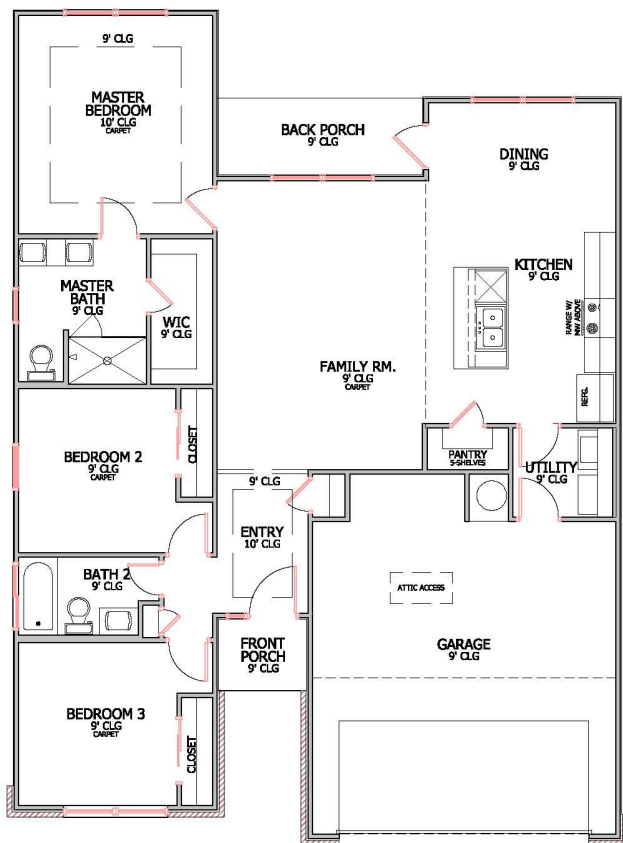

# 720 LA PARRA BEND

LONGHORN FLOOR PLAN • HARTRICK RANCH

 call for price    3 bedrooms    2 bathrooms    sq ft: 1,320

**CONTACT US FOR MORE DETAILS!**

254.778.0092  
salesekiella.com

# 720 LA PARRA BEND

LONGHORN FLOOR PLAN • HARTRICK RANCH

 call for price
  3 bedrooms
  2 bathrooms
  sq ft: 1,320

Prices, plans, dimensions, specifications, materials & availability of homes or communities are subject to change. Illustrations are artist depictions only & may differ from completed improvements. Not all options are available in all communities. Copyright © Kiella Homebuilders