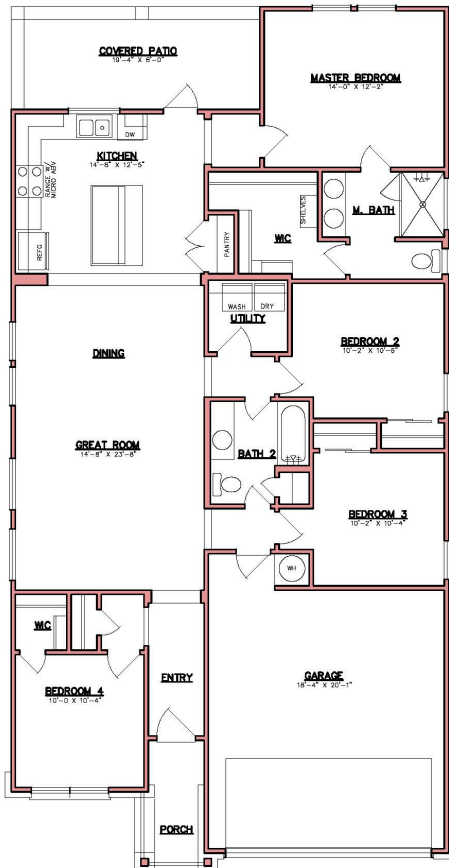

# 716 LA PARRA BEND

ALAMO FLOOR PLAN • HARTRICK RANCH

 call for price    4 bedrooms    2 bathrooms    sq ft: 1,580

**CONTACT US FOR MORE DETAILS!**

254.778.0092  
salesekiella.com

# 716 LA PARRA BEND

ALAMO FLOOR PLAN • HARTRICK RANCH

 call for price

 4 bedrooms

 2 bathrooms

 sq ft: 1,580

Prices, plans, dimensions, specifications, materials & availability of homes or communities are subject to change. Illustrations are artist depictions only & may differ from completes improvements. Not all options are available in all communities. Copyright © Kiella Homebuilders