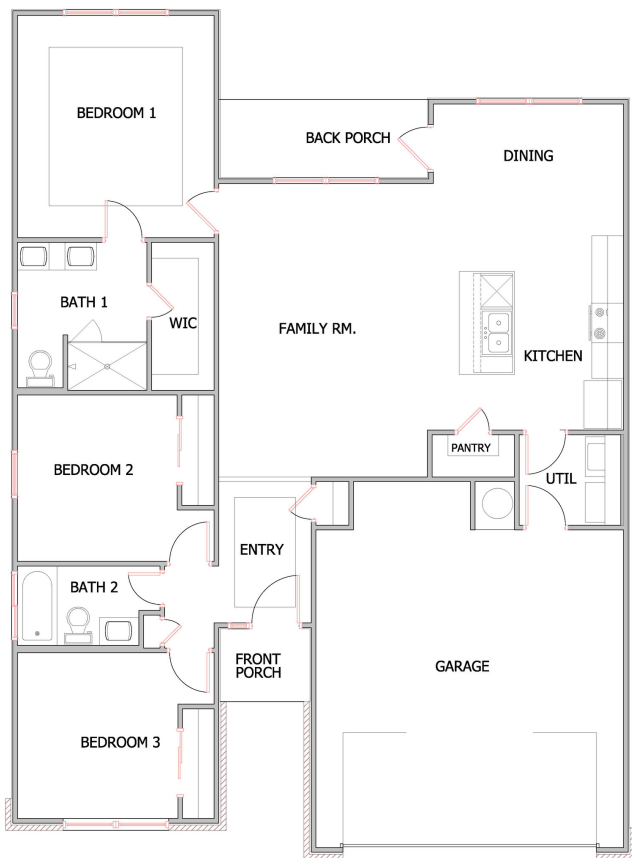

708 LA PARRA BEND

LONGHORN FLOOR PLAN • HARTRICK RANCH

 call for price  3 bedrooms  2 bathrooms  sq ft: 1,320

CONTACT US FOR MORE DETAILS!

254.778.0092
salesekiella.com

708 LA PARRA BEND

LONGHORN FLOOR PLAN • HARTRICK RANCH

 call for price  3 bedrooms  2 bathrooms  sq ft: 1,320

Prices, plans, dimensions, specifications, materials & availability of homes or communities are subject to change. Illustrations are artist depictions only & may differ from complete improvements. Not all options are available in all communities. Copyright © Kiella Homebuilders