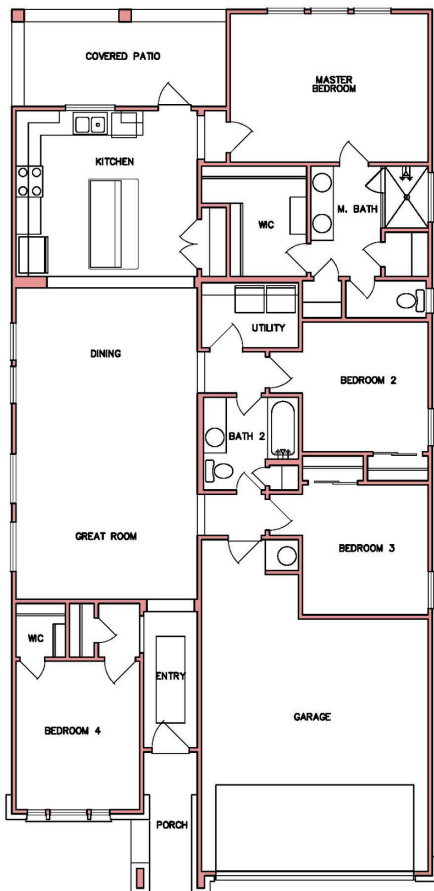

616 LA PARRA BEND

MONTGOMERY FLOOR PLAN • HARTRICK RANCH

 call for price  4 bedrooms  2 bathrooms  sq ft: 1,700

CONTACT US FOR MORE DETAILS!

254.778.0092
salesekiella.com

616 LA PARRA BEND

MONTGOMERY FLOOR PLAN • HARTRICK RANCH

 call for price  4 bedrooms  2 bathrooms  sq ft: 1,700

Prices, plans, dimensions, specifications, materials & availability of homes or communities are subject to change. Illustrations are artist depictions only & may differ from complete improvements. Not all options are available in all communities. Copyright © Kiella Homebuilders