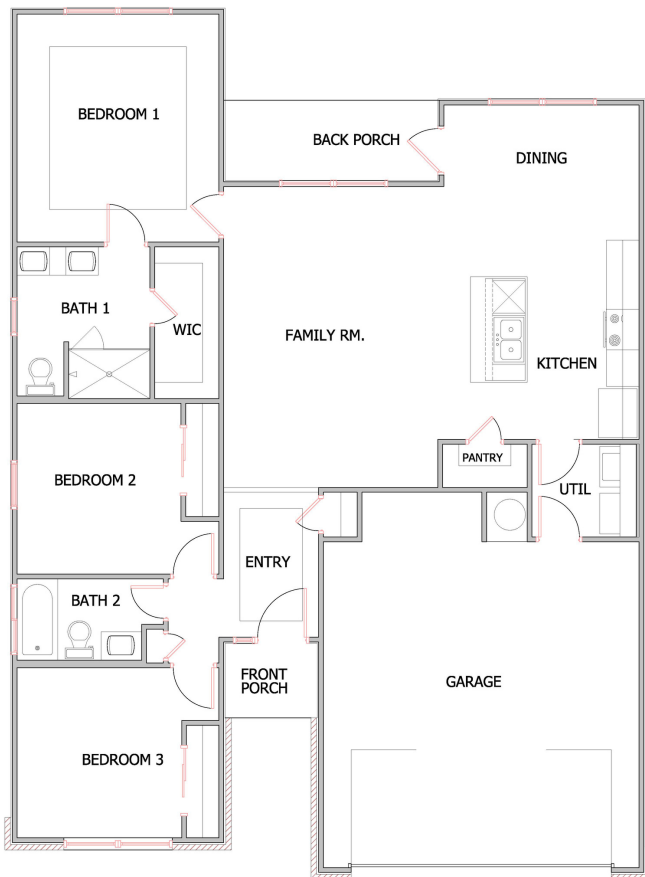

612 LA PARRA BEND

LONGHORN FLOOR PLAN • HARTRICK RANCH

 call for price  3 bedrooms  2 bathrooms  sq ft: 1,320

CONTACT US FOR MORE DETAILS!

254.778.0092
salesekiella.com

612 LA PARRA BEND

LONGHORN FLOOR PLAN • HARTRICK RANCH

 call for price
  3 bedrooms
  2 bathrooms
  sq ft: 1,320

Prices, plans, dimensions, specifications, materials & availability of homes or communities are subject to change. Illustrations are artist depictions only & may differ from completed improvements. Not all options are available in all communities. Copyright © Kiella Homebuilders