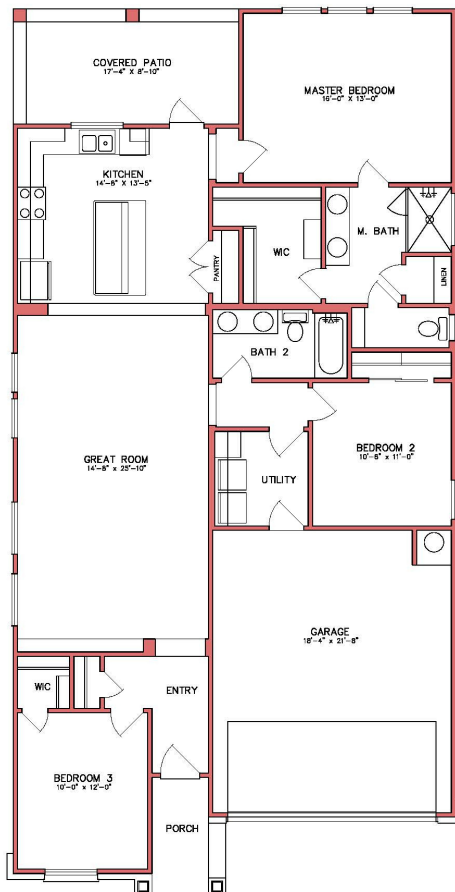

# 608 LA PARRA BEND

BELLAIRE FLOOR PLAN • HARTRICK RANCH

 call for price    3 bedrooms    2 bathrooms    sq ft: 1,563

**CONTACT US FOR MORE DETAILS!**

254.778.0092  
salesekiella.com

# 608 LA PARRA BEND

BELLAIRE FLOOR PLAN • HARTRICK RANCH

 call for price
  3 bedrooms
  2 bathrooms
  sq ft: 1,563

Prices, plans, dimensions, specifications, materials & geography of names of communities are subject to change. Illustrations are artist depictions only & may differ from completed improvements. Not all options are available in all communities. Copyright © Kiella Homebuilders