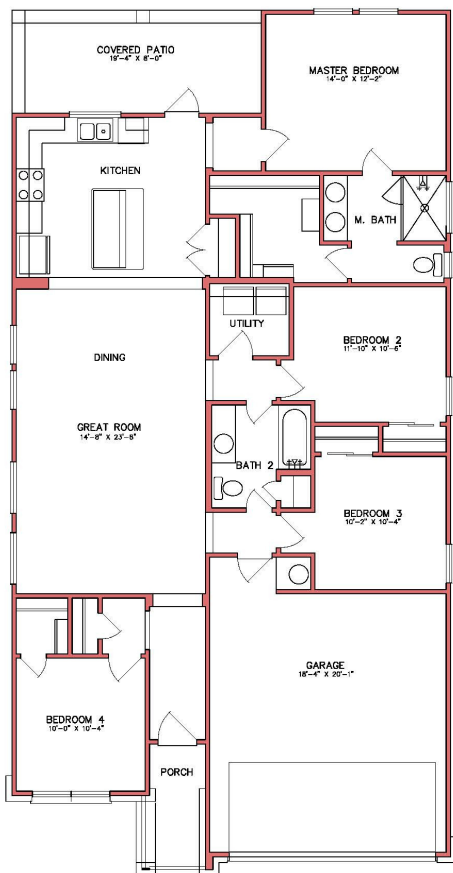

604 LA PARRA BEND

ALAMO FLOOR PLAN • HARTRICK RANCH

 call for price  4 bedrooms  2 bathrooms  sq ft: 1,580

CONTACT US FOR MORE DETAILS!

254.778.0092
salesekiella.com

604 LA PARRA BEND

ALAMO FLOOR PLAN • HARTRICK RANCH

 call for price

4 bedrooms

2 bathrooms

sq ft: 1,580

Prices, plans, dimensions, specifications, materials & availability of homes or communities are subject to change. Illustrations are artist depictions only & may differ from complete improvements. Not all options are available in all communities. Copyright © Kiella Homebuilders