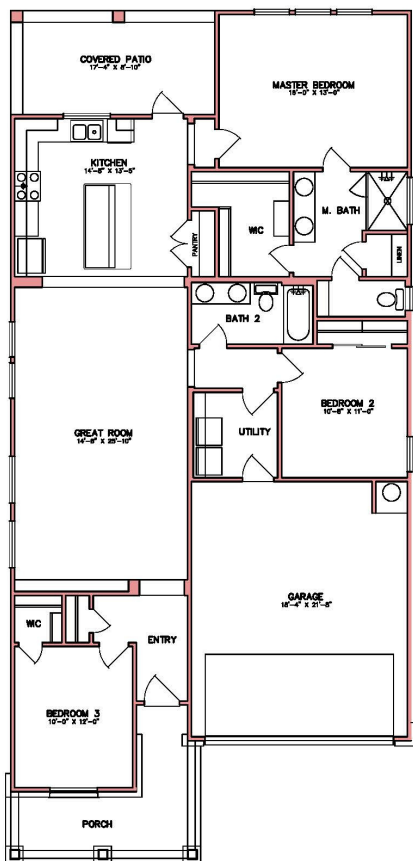

516 LA PARRA BEND

BELLAIRE FLOOR PLAN • HARTRICK RANCH

 call for price  3 bedrooms  2 bathrooms  sq ft: 1,565

CONTACT US FOR MORE DETAILS!

254.778.0092
salesekiella.com

516 LA PARRA BEND

BELLAIRE FLOOR PLAN • HARTRICK RANCH

 call for price

 3 bedrooms

 2 bathrooms

 sq ft: 1,565

Prices, plans, dimensions, specifications, materials & availability of homes or communities are subject to change. Illustrations are artist depictions only & may differ from complete improvements. Not all options are available in all communities. Copyright © Kiella Homebuilders