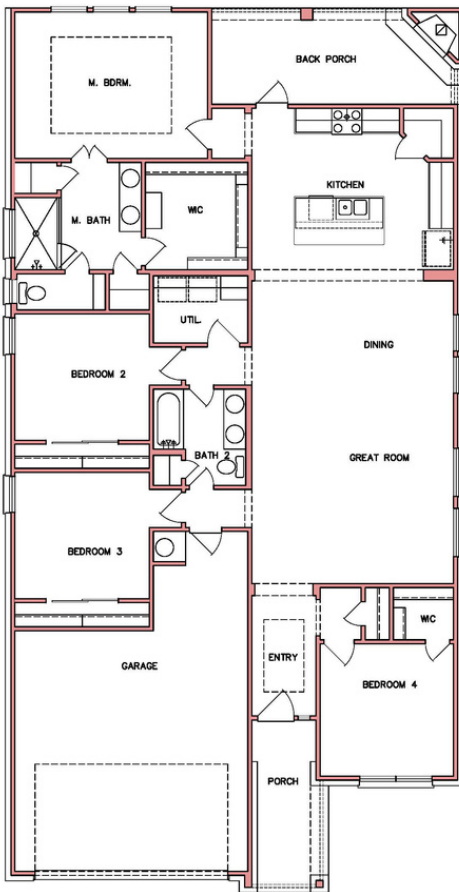

10216 SIX SHOOTER LANE

SAN MARCOS FLOOR PLAN • THE GROVE AT LAKEWOOD RANCH EAST

 call for price  4 bedrooms  2 bathrooms  sq ft: 1,920

CONTACT US FOR MORE DETAILS!

254.778.0092
salesekiella.com

10216 SIX SHOOTER LANE

SAN MARCOS FLOOR PLAN • THE GROVE AT LAKEWOOD RANCH EAST

 call for price
  4 bedrooms
  2 bathrooms
  sq ft: 1,920

Prices, plans, dimensions, specifications, materials & availability of homes or communities are subject to change. Illustrations are artist depictions only & may differ from completes improvements. Not all options are available in all communities. Copyright © Kiella Homebuilders