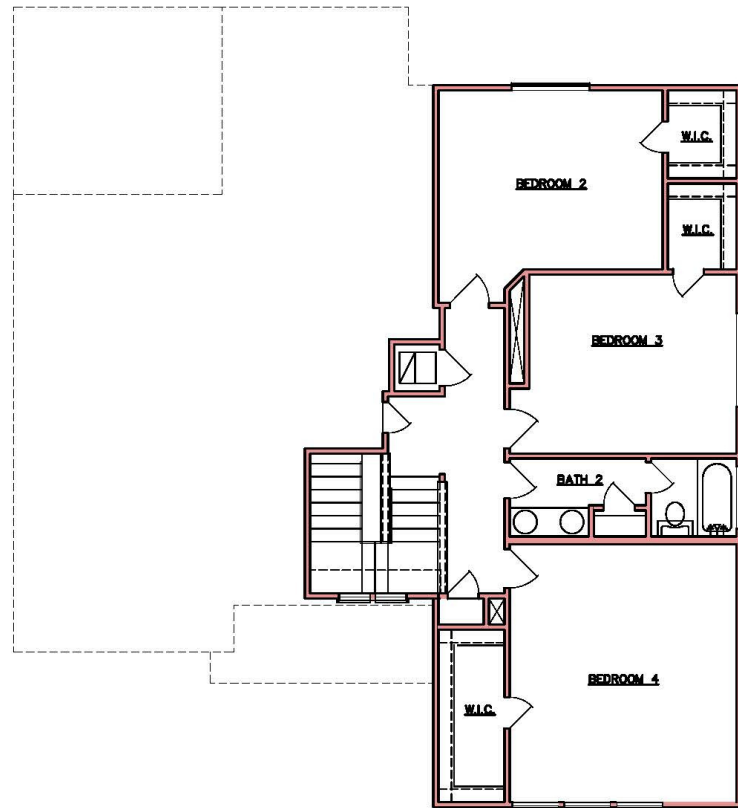

# 7421 ANEMONE DRIVE

SABINE FLOOR PLAN • HILLS OF WESTWOOD EAST

Call for price

4 bedrooms

2 bathrooms

sq ft: 2,312

**CONTACT US FOR MORE DETAILS!**

254.778.0092  
sales@kiella.com

# 7421 ANEMONE DRIVE

SABINE FLOOR PLAN • HILLS OF WESTWOOD EAST

Call for price

4 bedrooms

2 bathrooms

sq ft: 2,312

Prices, plans, dimensions, specifications, materials & availability of homes or communities are subject to change. Illustrations are artist depictions only & may differ from completes improvements. Not all options are available in all communities. Copyright © Kiella Homebuilders