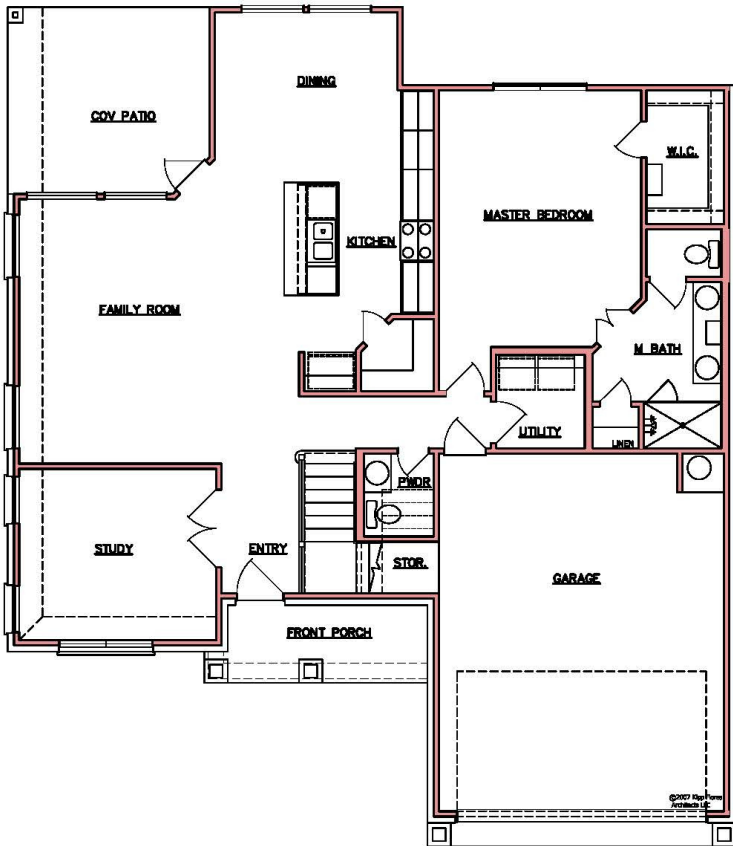

# 7421 ANEMONE DRIVE

SABINE FLOOR PLAN • HILLS OF WESTWOOD EAST

Call for price

4 bedrooms

2 bathrooms

sq ft: 2,312

**CONTACT US FOR MORE DETAILS!**

254.778.0092  
sales@kiella.com

# 7421 ANEMONE DRIVE

SABINE FLOOR PLAN • HILLS OF WESTWOOD EAST

Call for price

4 bedrooms

2 bathrooms

sq ft: 2,312

Prices, plans, dimensions, specifications, materials & availability of homes or communities are subject to change. Illustrations are artist depictions only & may differ from completes improvements. Not all options are available in all communities. Copyright © Kiella Homebuilders