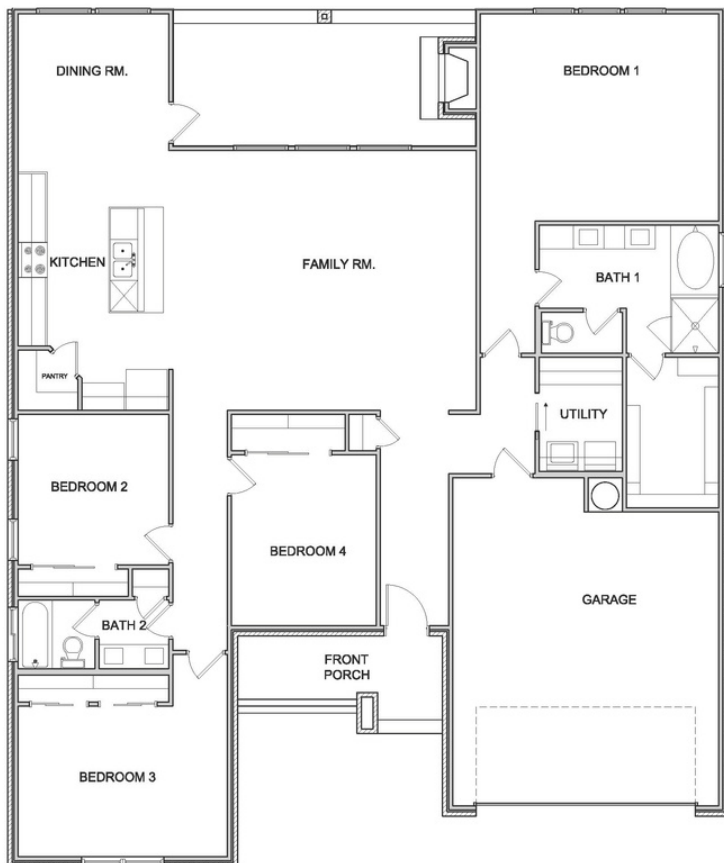

10240 SIX SHOOTER LANE

COLORADO FLOOR PLAN • THE GROVE AT LAKEWOOD RANCH EAST

 call for price  4 bedrooms  2 bathrooms  sq ft: 2,255

CONTACT US FOR MORE DETAILS!

254.778.0092
salesekiella.com

10240 SIX SHOOTER LANE

COLORADO FLOOR PLAN • THE GROVE AT LAKEWOOD RANCH EAST

 call for price
  4 bedrooms
  2 bathrooms
  sq ft: 2,255

Prices, plans, dimensions, specifications, materials & availability of homes or communities are subject to change. Illustrations are artist depictions only & may differ from completes improvements. Not all options are available in all communities. Copyright © Kiella Homebuilders